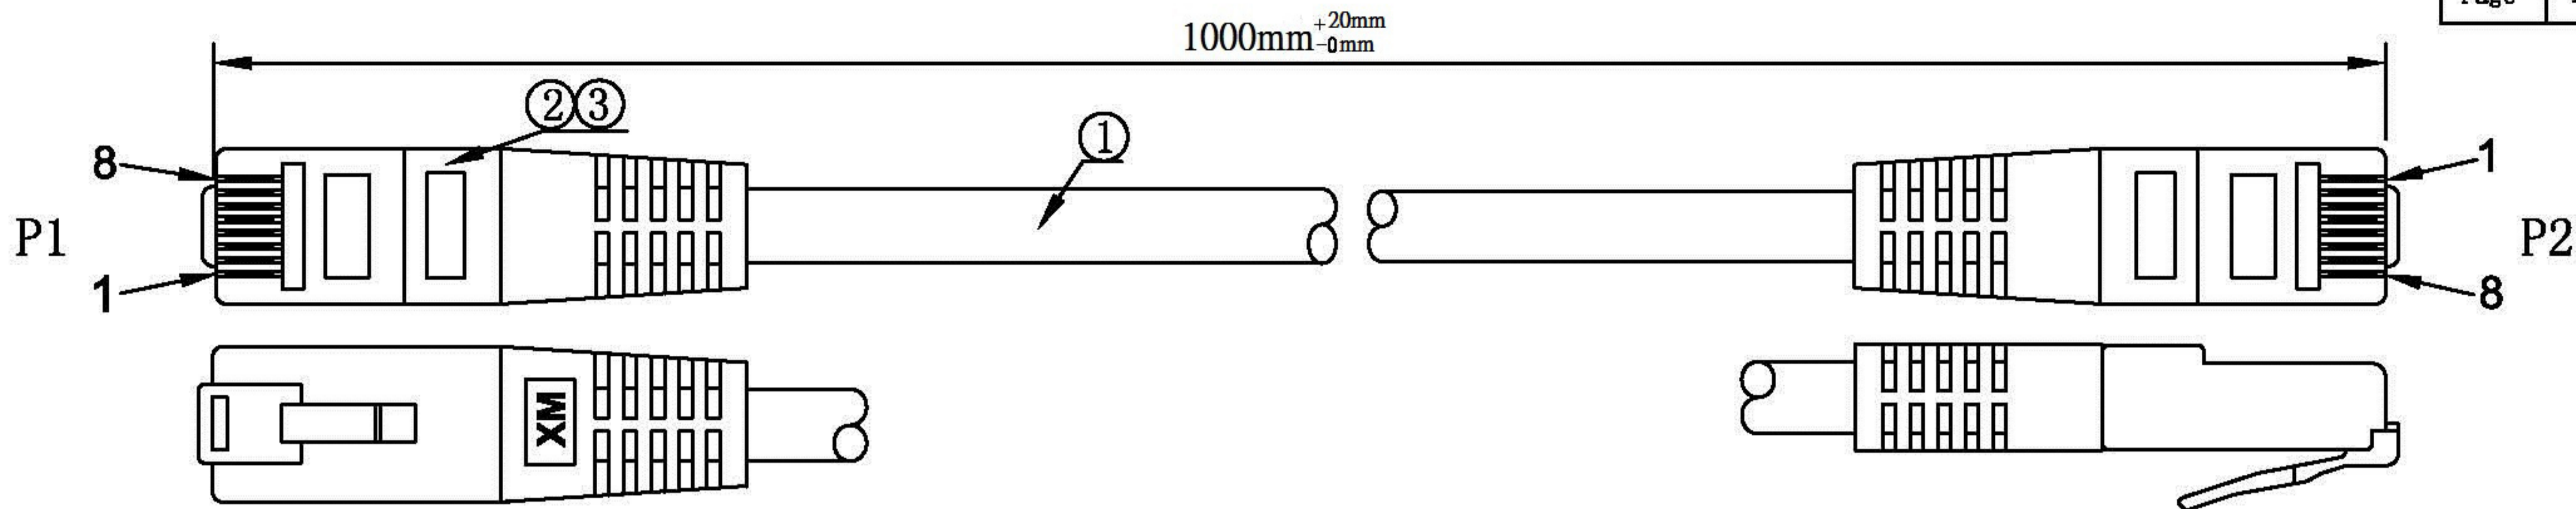

Datenblatt - Fiche technique - Data sheet

21.99.0956

VALUE UTP-Patchkabel konf. Kat. 6, weiss, 1,5 m

Cordon VALUE Cat.6 UTP confectionné, blanc, 1,5 m

VALUE UTP Patch Cord, Cat.6, white, 1.5 m

COLOUR: WHITE		
ITEM NO.	LENGTH	PACKING
21. 99. 1536	1M	PE BAG

NOTE:

- 100% OPEN SHORT, MISS WIRE TEST
- PRINT BLACK WORD:
CAT.6 UTP 24AWG×4P PATCH ISO/IEC
11801 & EN 50173 VERIFIED
- Reach and ROHS COMPLIANT

Rotronic Co., Ltd.

NO.	PARTS NAME	SPECIFICATION STANDARD	QT' Y	REMARK
		NEW	2011-04-14	A
BY	CHK	REVISION RECORD MODIFICATION	DATE	REV.
			2011-04-14	

ITEM NO.	21.99.1536		
PRODUCT NAME	CAT.6 PATCH CABLE UTP 1.0M		
DRAWN BY	CHECK BY	APPO BY	DATE
LV WENFENG			2011-04-14