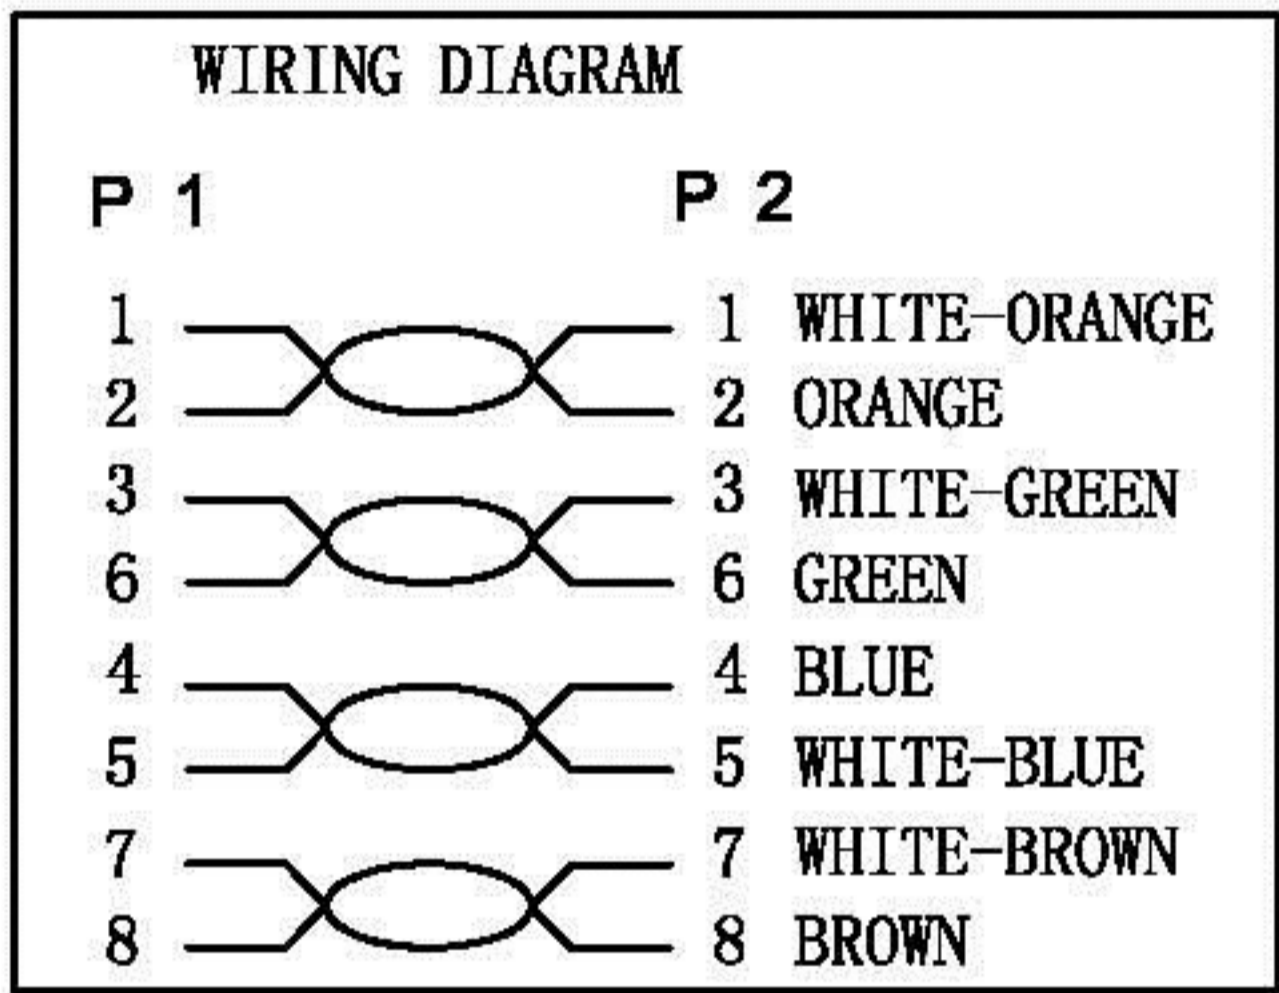

Datenblatt - Fiche technique - Data sheet

21.99.0956

VALUE UTP-Patchkabel konf. Kat. 6, weiss, 1,5 m

Cordon VALUE Cat.6 UTP confectionné, blanc, 1,5 m

VALUE UTP Patch Cord, Cat.6, white, 1.5 m

COLOUR: WHITE		
ITEM NO.	LENGTH	PACKING
21. 99. 1536	1M	PE BAG

NOTE:

- 100% OPEN SHORT, MISS WIRE TEST
- PRINT BLACK WORD:
CAT.6 UTP 24AWG×4P PATCH ISO/IEC
11801 & EN 50173 VERIFIED
- Reach and ROHS COMPLIANT

Rotronic Co., Ltd.

NO.	PARTS NAME	SPECIFICATION STANDARD	QT' Y	REMARK
		NEW	2011-04-14	A
BY	CHK	REVISION RECORD MODIFICATION	DATE	REV.
			2011-04-14	