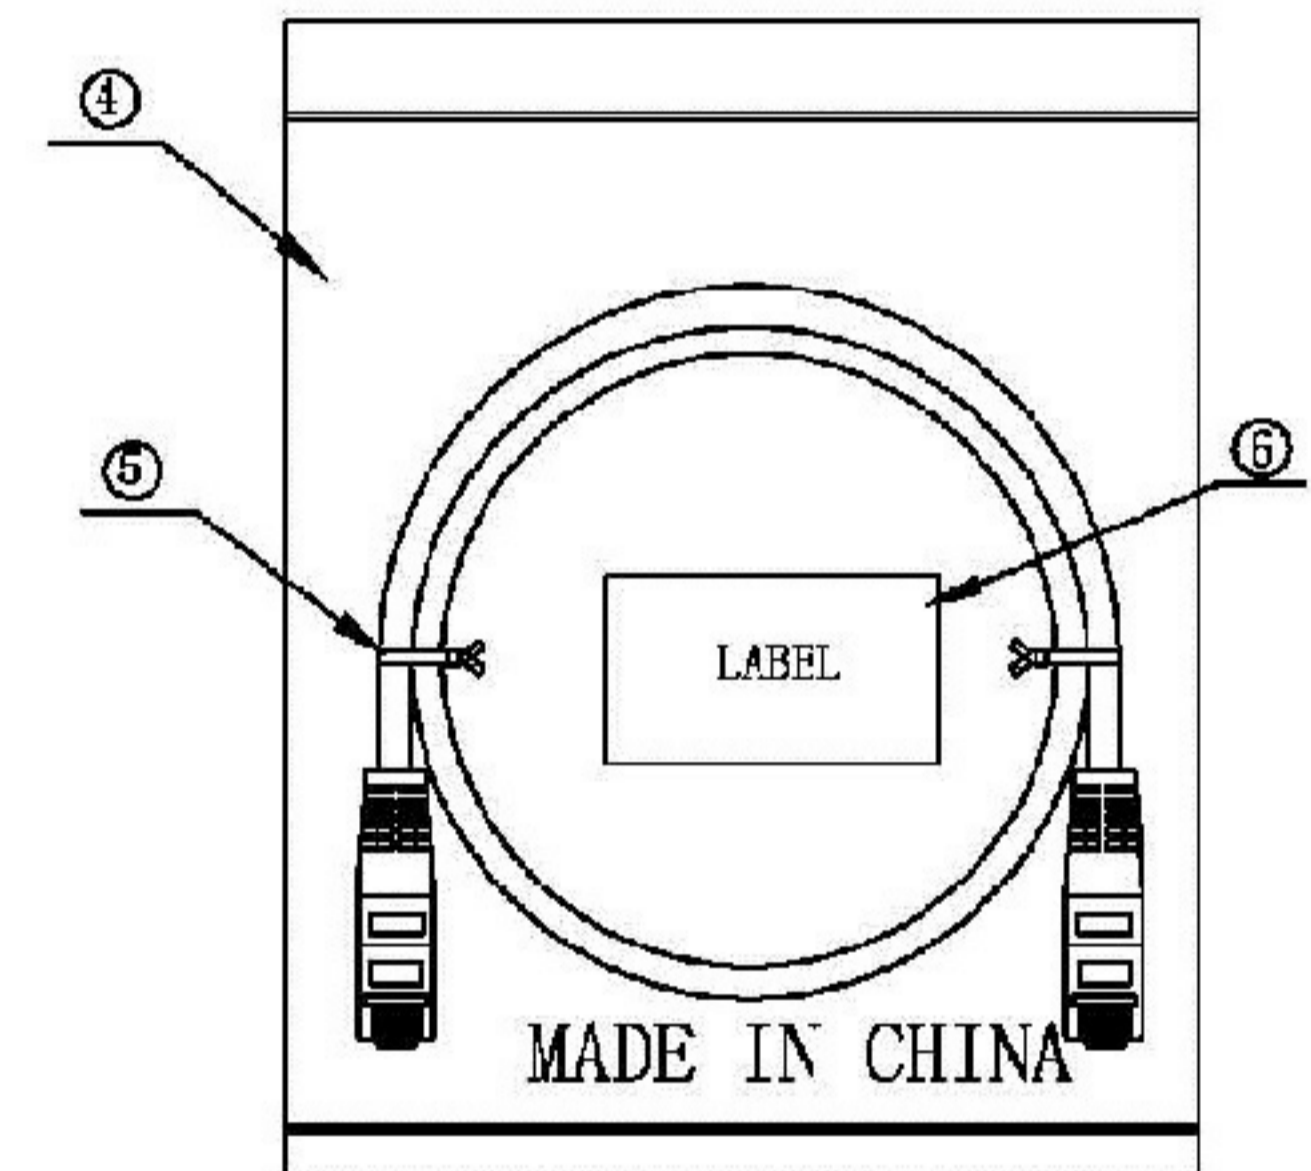

Datenblatt - Fiche technique - Data sheet

21.99.0956

VALUE UTP-Patchkabel konf. Kat. 6, weiss, 1,5 m

Cordon VALUE Cat.6 UTP confectionné, blanc, 1,5 m

VALUE UTP Patch Cord, Cat.6, white, 1.5 m

COLOUR: WHITE		
ITEM NO.	LENGTH	PACKING
21. 99. 1536	1M	PE BAG

PACKING

MATERIAL LIST

⑥	LABEL	NO DRY GLUE LABEL	1
⑤	MINI TIE	PE MINI TIE (POSSESS METAL)	2
④	BAG	PE BAG	1
③	OVER MOLD	PVC COLOR:SEE THE CHART	2
②	CONNECTOR	RJ45 8P8C UNSHIELDED, PIN GOLD PLATED	2
①	CABLE	UTP CAT.6 24AWG 4PAIRS COPPER CLAD ALUMINUM JACKET:PVC/ OD:5.9±0.2mm	1

NOTE:

- 100% OPEN SHORT, MISS WIRE TEST
- PRINT BLACK WORD:
CAT.6 UTP 24AWG×4P PATCH ISO/IEC
11801 & EN 50173 VERIFIED
- Reach and ROHS COMPLIANT

Rotronic Co., Ltd.

NO.	PARTS NAME	SPECIFICATION STANDARD	QT' Y	REMARK
		NEW	2011-04-14	A
BY	CHK	REVISION RECORD MODIFICATION	DATE	REV.
			2011-04-14	

ITEM NO.	21.99.1536		
PRODUCT NAME	CAT.6 PATCH CABLE UTP 1.0M		
DRAWN BY	CHECK BY	APPO BY	DATE
LV WENFENG			2011-04-14